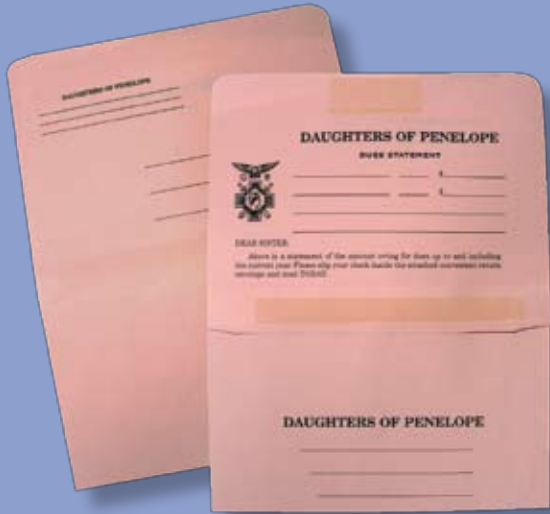

DETAILS Use this hardcover binder to store your Book of Rituals and Constitution

ITEM Book of Rituals

DETAILS 5 1/2" x 8 1/2"
Book of Rituals

ITEM Constitution and Bylaws

DETAILS 5 1/2" x 8 1/2"
Constitution and Bylaws

Member Supplies

Penelope's Emporium

ITEM Penelope's Scroll

DETAILS This informative magazine features articles and updates written by members throughout our sisterhood. Price of subscription includes two black & white glossy magazines per year

PENELOPE'S EMPORIUM

ITEM Pink Dues Envelope

DETAILS Use these pink envelopes to assist in reminding members about the amount owing on their dues. The envelopes feature a "Statement" portion on the flap for information and also function as a return envelope